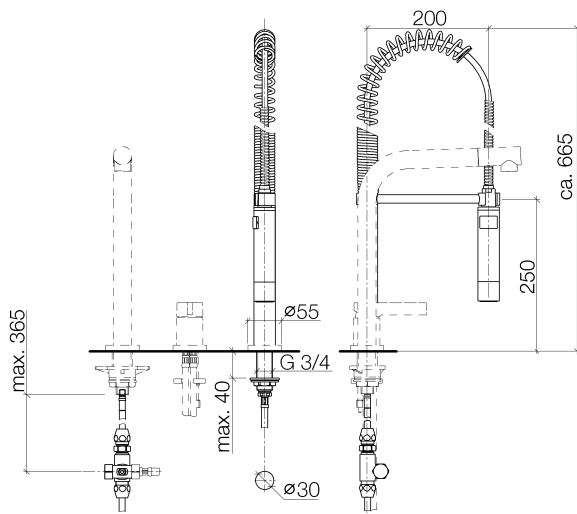

27 789 970

Fits: ELIO, TARA, TARA ULTRA

- spray flow
- automatic diverter for spout/Profi spray set
- height of mixer 665 mm
- individual rosette diameter 55mm
- profi spray hole diameter 30mm
- sprayface with anti-scaling system
- suspended spray with stainless steel spring (can be pivoted and locked)
- lead-free

The profi spray can be installed either with or without a rosette

Can only be combined with 32800790, 33826888, 32815888, 20815892, 33826875.

Intrinsic protection against back flow.

Button has to be pressed while using.

	Chrome	27 789 970-00 0010
	Brushed Platinum	27 789 970-06 0010
	Platinum	27 789 970-08 0010
	Dark Chrome	27 789 970-19 0010
	Brushed Chrome	27 789 970-93 0010
	Brushed Dark Platinum	27 789 970-99 0010

27 789 970

Flow rate chart

Codes & Standards

NSF/ANSI 372

Profi spray set - Chrome

ELIO

27 789 970

Certificates