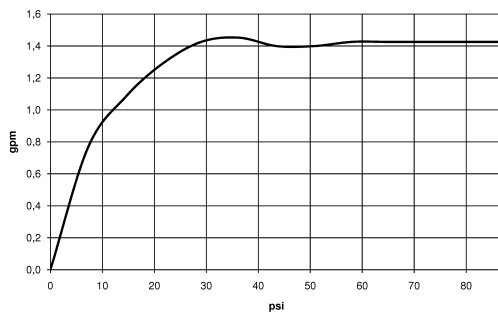

27 789 970

Flow rate chart

Codes & Standards

NSF/ANSI 372

Profi spray set - Chrome

ELIO

27 789 970

Certificates